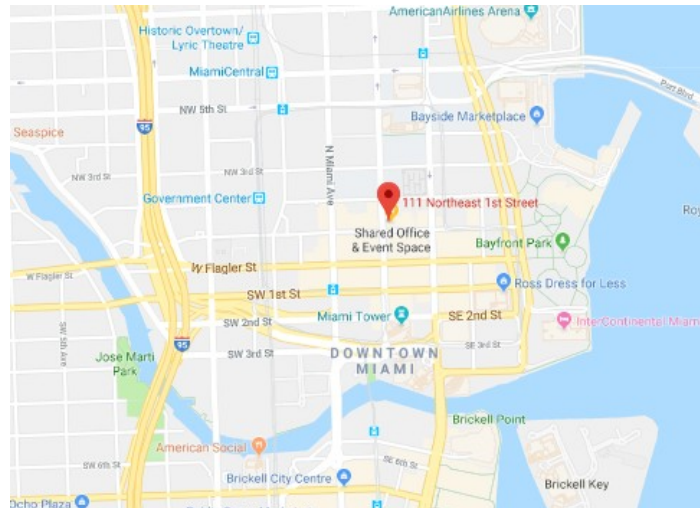

mindwarehouse Parking and Transportation Tips

mindwarehouse is conveniently located near Metrorail (Government Center Station), Metromover (First Street Station), and the Coral Way trolley route. Bus routes also stop in front of the building.

Payment Method: Automated Attendant

Directions

From the North

Take I-95 South towards downtown Miami. Just north of downtown take Exit 2D, on the left, for I-395 toward Miami Beach. Take Exit 2B and merge onto NE 2nd Avenue. Turn right onto NE 1st Street. We are at the corner of NE 1st Street and NE 1st Avenue. Building door is on NE 1st Street.

From the South

Take South Dixie Highway/US-1 North. Continue on I-95 North. Take Exit 2-A toward Biscayne Boulevard/Downtown. Keep right at the fork and follow signs for SE 1st Avenue. Turn left at SE 1st Avenue, continue on SE 1st Ave. Take a right on NE 2nd Street. Turn right again at NE 2nd Ave. Final right turn right at NE 1st Street. We are at the corner of NE 1st Street and NE 1st Avenue. Building door is on NE 1st Street.